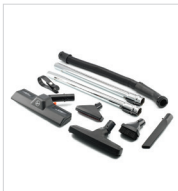

PORTAPOWER™ Lightweight Vacuum Cleaner

CH30000

Easily clean **from floor to ceiling**

LIGHTWEIGHT 11.6 LBS
reduces fatigue and easy to transport

EXTRA WIDE CLEANING PATH
cover more area with fewer passes

CLEANING ACCESSORY PACK
easily accessible equipment for detailed cleaning

BUILT-IN BLOWER
convenient for jobs requiring forced air

Key Features:

Accessories

Easy to carry

Accessories:

Bag: Type "N" paper bags: 4010038N

Specifications:

	DESCRIPTION
Product Weight	8.3 lbs.
Motor	7.4 Amp.
Debris Collection	Reusable cloth bag
Nozzle	10" Rug/floor tool
Cord	33.5' SJT
Cleaning Accessory Pack	Shoulder strap; 2 chrome wands; Crevice tool; Dusting brush; Furniture nozzle; Rug/floor nozzle; Wall/floor brush; Cord storage strap;
Package Weight:	12 lbs.
Package Dimensions	12.00" x 8.13" x 21.25"
UPC Code	073502029787
Warranty	2 year commercial